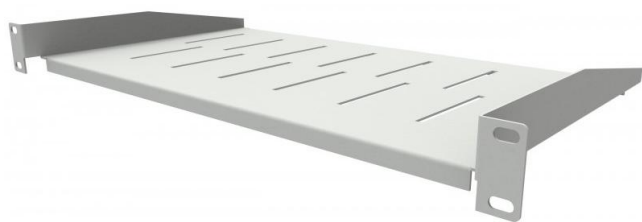

Rack Shelf PR-19" series

The solid rack shelf PR-19 series is designed for installation in 19" ODF cabinets and racks. It ensures the installation of devices and accessories without RACK mounting brackets in server and telecommunication cabinets.

visualization of the 1U PR rack shelf

features:

- designed for installation in 19" or 21" (with additional reducers) ODF cabinets and racks
- the shelf has many perforations to ensure proper heat dissipation from the devices placed on it,
- high-quality construction with 4-point mounting provides durability and structural stability,
- Magnelis® sheet is the only metallic coating certified for use in a C5 environment, which provides durability and protection against corrosion.

Rack Shelf PR-19" series

technical specifications:

PR-19"	20	26	35	35
dimensions [width x height x depth][mm]	483 x 44 x 200	483 x 44 x 260	483 x 44 x 350	483 x 88 x 350
rack unit height [U]	1			2
adjustment of the installation depth	NO			
mounting type	front			
temperature resistance [°C]	from -40 to +70			
ingress protection degree IP	IP 41			
impact protection degree IK	IK 10			
flammability class	V0 acc. UL 94			
weight [kg]	~1.1	~1.5	~2	~2.3
material	powder painted Magnelis® sheet			
available colors	RAL7035, RAL9005			