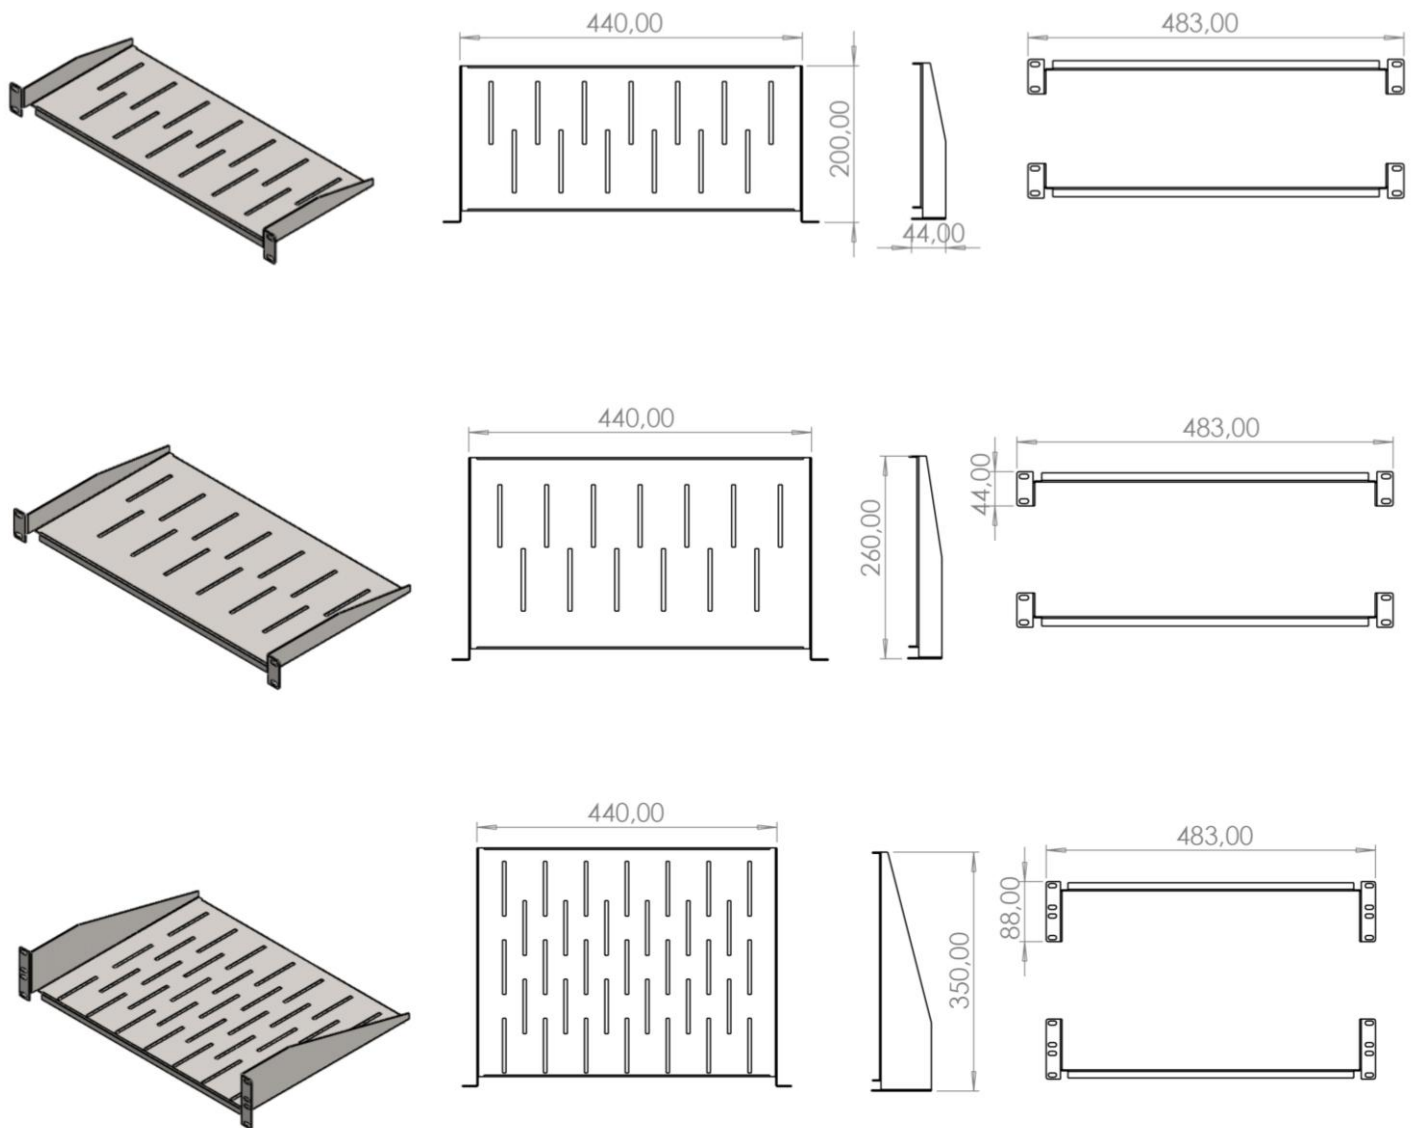

visualization of the 1U PR rack shelf

features:

- designed for installation in 19" or 21" (with additional reducers) ODF cabinets and racks
- the shelf has many perforations to ensure proper heat dissipation from the devices placed on it,
- high-quality construction with 4-point mounting provides durability and structural stability,
- Magnelis® sheet is the only metallic coating certified for use in a C5 environment, which provides durability and protection against corrosion.

Rack Shelf PR-19" series

technical specifications:

PR-19"	20	26	35	35
dimensions [width x height x depth][mm]	483 x 44 x 200	483 x 44 x 260	483 x 44 x 350	483 x 88 x 350
rack unit height [U]	1			2
adjustment of the installation depth	NO			
mounting type	front			
temperature resistance [°C]	from -40 to +70			
ingress protection degree IP	IP 41			
impact protection degree IK	IK 10			
flammability class	V0 acc. UL 94			
weight [kg]	~1.1	~1.5	~2	~2.3
material	powder painted Magnelis® sheet			
available colors	RAL7035, RAL9005			

Rack Shelf
 PR-19" series

technical drawings:

order information:

CODE	DESCRIPTION
PR-19"-200-1U-S-R7035	Rack shelf PR-19"-200-1U-S-R7035, 483x44x200mm (WxHxD), Magnelis®, structured, RAL7035
PR-19"-260-1U-S-R7035	Rack shelf PR-19"-260-1U-S-R7035, 483x44x260mm (WxHxD), Magnelis®, structured, RAL7035
PR-19"-350-1U-S-R7035	Rack shelf PR-19"-350-1U-S-R7035, 483x44x350mm (WxHxD), Magnelis®, structured, RAL7035
PR-19"-350-2U-S-R7035	Rack shelf PR-19"-350-2U-S-R7035, 483x88x350mm (WxHxD), Magnelis®, structured, RAL7035